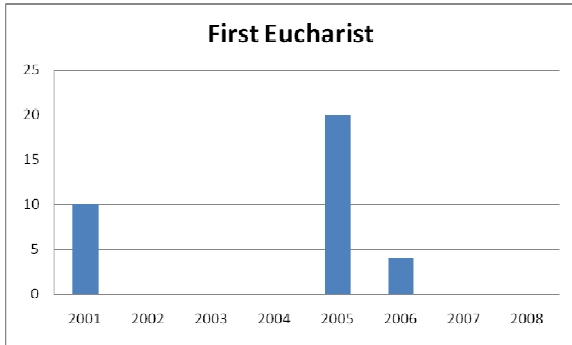

## Our Lady of LaVang-Vietnam\*

\*NOTE: Data below is from Our Lady of Vietnam in Hampton, which is Canonically linked to Our Lady of LaVang in Norfolk. See LPA 1 data for Our Lady of LaVang data.

<u>Year</u>	<u>Reg. Parishioners</u>	<u>Baptisms</u>	<u>First Eucharist</u>	<u>Weddings</u>	<u>Funerals</u>
<b>2000</b>	0	0	0	0	0
<b>2001</b>	415	15	10	0	1
<b>2002</b>	400	2	0	2	1
<b>2003</b>	412	5	0	4	2
<b>2004</b>	300	3	0	1	3
<b>2005</b>	320	6	20	1	1
<b>2006</b>	346	6	4	1	0
<b>2007</b>	259	0	0	0	0
<b>2008</b>	300	0	0	0	0