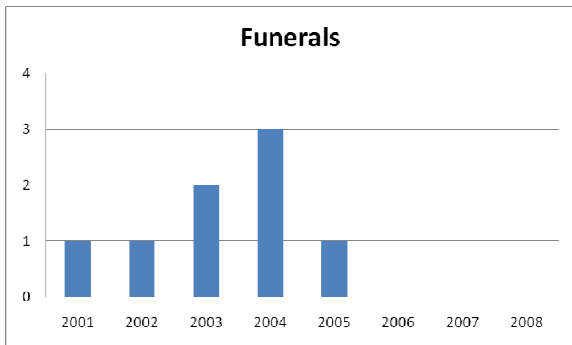

## Our Lady of LaVang-Vietnam\*

\*NOTE: Data below is from Our Lady of Vietnam in Hampton, which is Canonically linked to Our Lady of LaVang in Norfolk. See LPA 1 data for Our Lady of LaVang data.

<u>Year</u>	<u>Reg. Parishioners</u>	<u>Baptisms</u>	<u>First Eucharist</u>	<u>Weddings</u>	<u>Funerals</u>
<b>2000</b>	0	0	0	0	0
<b>2001</b>	415	15	10	0	1
<b>2002</b>	400	2	0	2	1
<b>2003</b>	412	5	0	4	2
<b>2004</b>	300	3	0	1	3
<b>2005</b>	320	6	20	1	1
<b>2006</b>	346	6	4	1	0
<b>2007</b>	259	0	0	0	0
<b>2008</b>	300	0	0	0	0