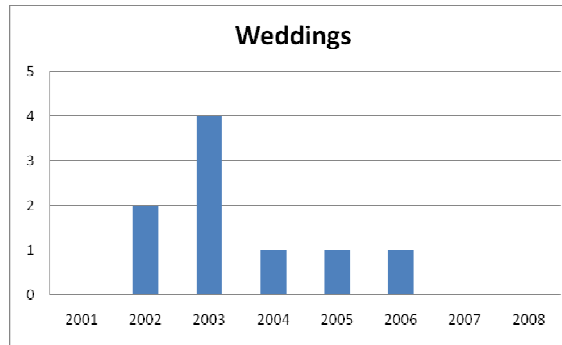

## Our Lady of LaVang-Vietnam\*

\*NOTE: Data below is from Our Lady of Vietnam in Hampton, which is Canonically linked to Our Lady of LaVang in Norfolk. See LPA 1 data for Our Lady of LaVang data.

<u>Year</u>	<u>Reg. Parishioners</u>	<u>Baptisms</u>	<u>First Eucharist</u>	<u>Weddings</u>	<u>Funerals</u>
<b>2000</b>	0	0	0	0	0
<b>2001</b>	415	15	10	0	1
<b>2002</b>	400	2	0	2	1
<b>2003</b>	412	5	0	4	2
<b>2004</b>	300	3	0	1	3
<b>2005</b>	320	6	20	1	1
<b>2006</b>	346	6	4	1	0
<b>2007</b>	259	0	0	0	0
<b>2008</b>	300	0	0	0	0