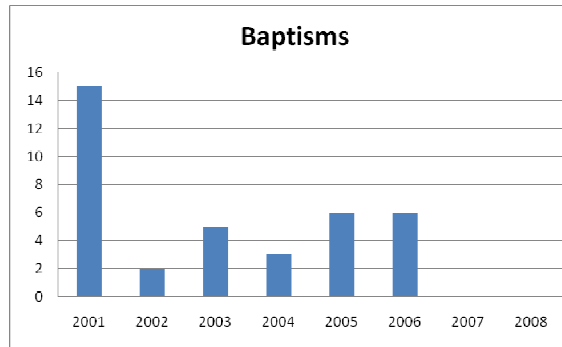

## Our Lady of LaVang-Vietnam\*

\*NOTE: Data below is from Our Lady of Vietnam in Hampton, which is Canonically linked to Our Lady of LaVang in Norfolk. See LPA 1 data for Our Lady of LaVang data.

<u>Year</u>	<u>Reg. Parishioners</u>	<u>Baptisms</u>	<u>First Eucharist</u>	<u>Weddings</u>	<u>Funerals</u>
<b>2000</b>	0	0	0	0	0
<b>2001</b>	415	15	10	0	1
<b>2002</b>	400	2	0	2	1
<b>2003</b>	412	5	0	4	2
<b>2004</b>	300	3	0	1	3
<b>2005</b>	320	6	20	1	1
<b>2006</b>	346	6	4	1	0
<b>2007</b>	259	0	0	0	0
<b>2008</b>	300	0	0	0	0