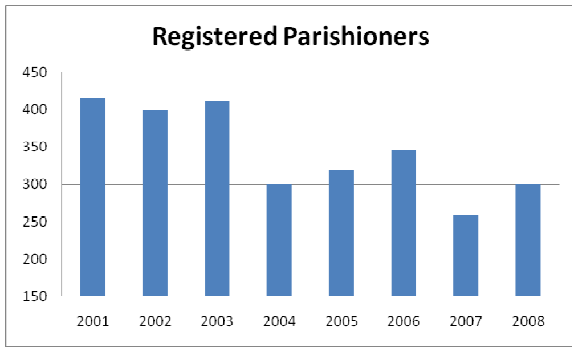

## Our Lady of LaVang-Vietnam\*

\*NOTE: Data below is from Our Lady of Vietnam in Hampton, which is Canonically linked to Our Lady of LaVang in Norfolk. See LPA 1 data for Our Lady of LaVang data.

<u>Year</u>	<u>Reg. Parishioners</u>	<u>Baptisms</u>	<u>First Eucharist</u>	<u>Weddings</u>	<u>Funerals</u>
<b>2000</b>	0	0	0	0	0
<b>2001</b>	415	15	10	0	1
<b>2002</b>	400	2	0	2	1
<b>2003</b>	412	5	0	4	2
<b>2004</b>	300	3	0	1	3
<b>2005</b>	320	6	20	1	1
<b>2006</b>	346	6	4	1	0
<b>2007</b>	259	0	0	0	0
<b>2008</b>	300	0	0	0	0