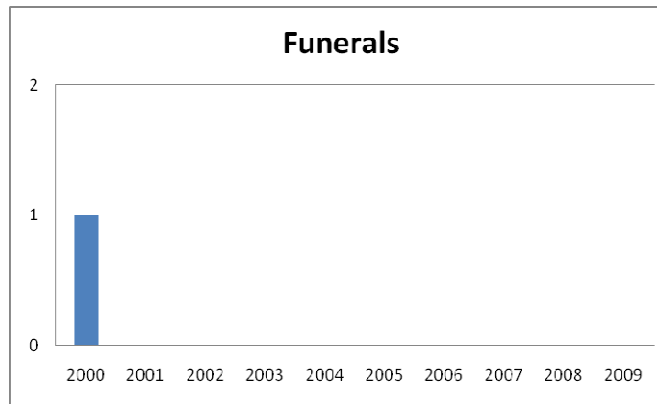

Saint Benedict Chapel

| <u>Year</u> | <u>Reg. Parishioners</u> | <u>Baptisms</u> | <u>First Eucharist</u> | <u>Weddings</u> | <u>Funerals</u> |
|-------------|--------------------------|-----------------|------------------------|-----------------|-----------------|
| 2000 | 243 | 0 | 0 | 0 | 1 |
| 2001 | 270 | 0 | 0 | 0 | 0 |
| 2002 | 270 | 0 | 0 | 0 | 0 |
| 2003 | 270 | 0 | 0 | 0 | 0 |
| 2004 | 265 | 0 | 0 | 0 | 0 |
| 2005 | 236 | 0 | 0 | 0 | 0 |
| 2006 | 236 | 0 | 0 | 0 | 0 |
| 2007 | 295 | 0 | 0 | 0 | 0 |
| 2008 | 371 | 0 | 0 | 0 | 0 |
| 2009 | 411 | 0 | 0 | 0 | 0 |