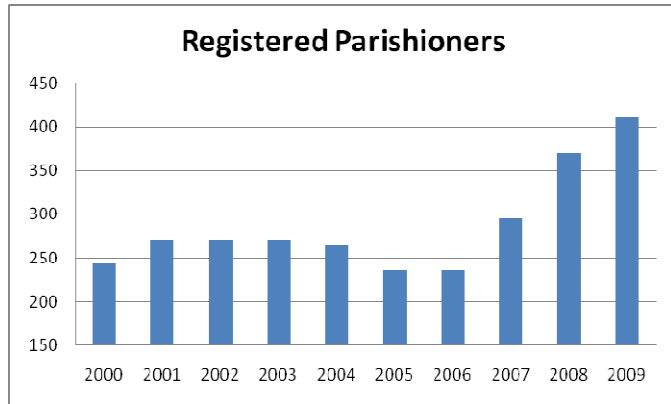

Saint Benedict Chapel

| <u>Year</u> | <u>Reg. Parishioners</u> | <u>Baptisms</u> | <u>First Eucharist</u> | <u>Weddings</u> | <u>Funerals</u> |
|-------------|--------------------------|-----------------|------------------------|-----------------|-----------------|
| 2000 | 243 | 0 | 0 | 0 | 1 |
| 2001 | 270 | 0 | 0 | 0 | 0 |
| 2002 | 270 | 0 | 0 | 0 | 0 |
| 2003 | 270 | 0 | 0 | 0 | 0 |
| 2004 | 265 | 0 | 0 | 0 | 0 |
| 2005 | 236 | 0 | 0 | 0 | 0 |
| 2006 | 236 | 0 | 0 | 0 | 0 |
| 2007 | 295 | 0 | 0 | 0 | 0 |
| 2008 | 371 | 0 | 0 | 0 | 0 |
| 2009 | 411 | 0 | 0 | 0 | 0 |