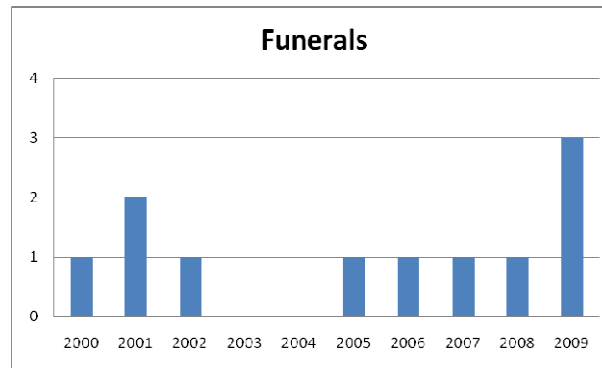

Shrine of the Infant of Prague

<u>Year</u>	<u>Reg. Parishioners</u>	<u>Baptisms</u>	<u>First Eucharist</u>	<u>Weddings</u>	<u>Funerals</u>
2000	26	1	0	0	1
2001	18	2	0	0	2
2002	18	0	0	0	1
2003	26	0	0	0	0
2004	33	1	0	2	0
2005	47	0	0	0	1
2006	46	0	0	0	1
2007	37	0	0	0	1
2008	49	0	0	0	1
2009	46	1	0	1	3