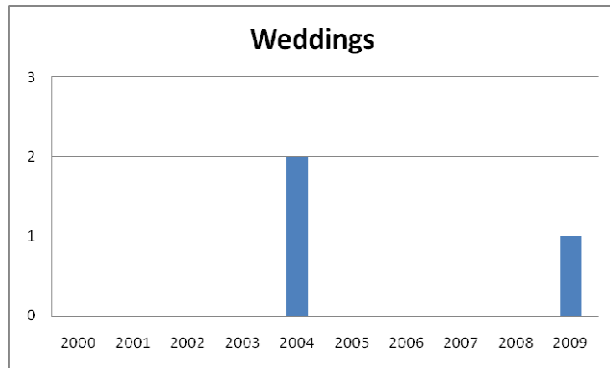

Shrine of the Infant of Prague

<u>Year</u>	<u>Reg. Parishioners</u>	<u>Baptisms</u>	<u>First Eucharist</u>	<u>Weddings</u>	<u>Funerals</u>
2000	26	1	0	0	1
2001	18	2	0	0	2
2002	18	0	0	0	1
2003	26	0	0	0	0
2004	33	1	0	2	0
2005	47	0	0	0	1
2006	46	0	0	0	1
2007	37	0	0	0	1
2008	49	0	0	0	1
2009	46	1	0	1	3