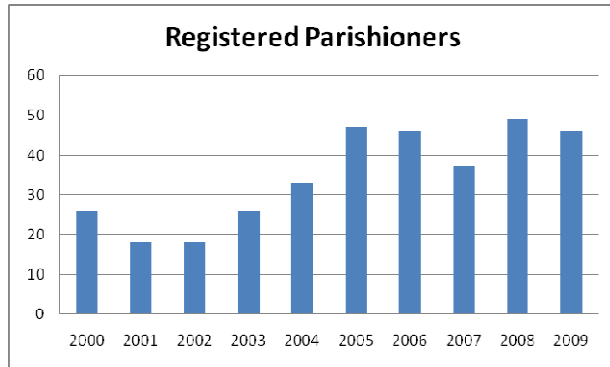

Shrine of the Infant of Prague

<u>Year</u>	<u>Reg. Parishioners</u>	<u>Baptisms</u>	<u>First Eucharist</u>	<u>Weddings</u>	<u>Funerals</u>
2000	26	1	0	0	1
2001	18	2	0	0	2
2002	18	0	0	0	1
2003	26	0	0	0	0
2004	33	1	0	2	0
2005	47	0	0	0	1
2006	46	0	0	0	1
2007	37	0	0	0	1
2008	49	0	0	0	1
2009	46	1	0	1	3