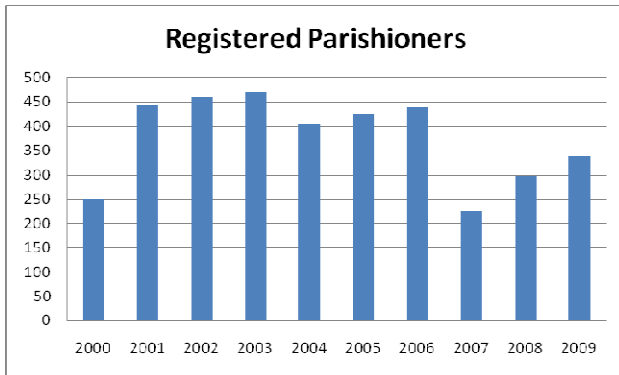

Our Lady of LaVang-Vietnam*

*NOTE: Data below is from Our Lady of LaVang in Norfolk, which is Canonically linked to Vietnam Chapel in Hampton. See LPA 5 data for Vietnam Chapel data.

<u>Year</u>	<u>Reg. Parishioners</u>	<u>Baptisms</u>	<u>First Eucharist</u>	<u>Weddings</u>	<u>Funerals</u>
2000	251	10	14	0	2
2001	444	25	15	1	0
2002	460	5	3	1	0
2003	471	6	6	4	0
2004	405	4	7	2	1
2005	425	0	22	1	0
2006	438	3	0	2	1
2007	227	6	0	0	2
2008	300	0	0	0	0
2009	339	18	0	5	2