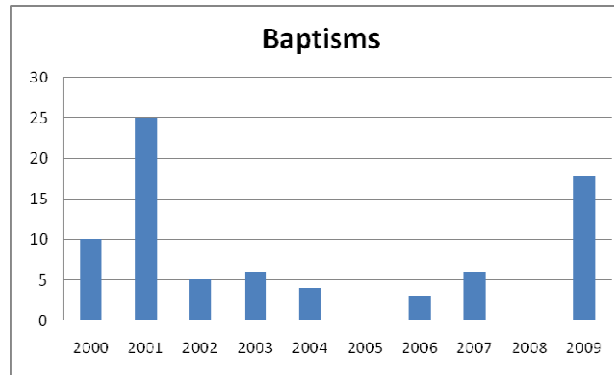

Our Lady of LaVang-Vietnam*

*NOTE: Data below is from Our Lady of LaVang in Norfolk, which is Canonically linked to Vietnam Chapel in Hampton. See LPA 5 data for Vietnam Chapel data.

<u>Year</u>	<u>Reg. Parishioners</u>	<u>Baptisms</u>	<u>First Eucharist</u>	<u>Weddings</u>	<u>Funerals</u>
2000	251	10	14	0	2
2001	444	25	15	1	0
2002	460	5	3	1	0
2003	471	6	6	4	0
2004	405	4	7	2	1
2005	425	0	22	1	0
2006	438	3	0	2	1
2007	227	6	0	0	2
2008	300	0	0	0	0
2009	339	18	0	5	2