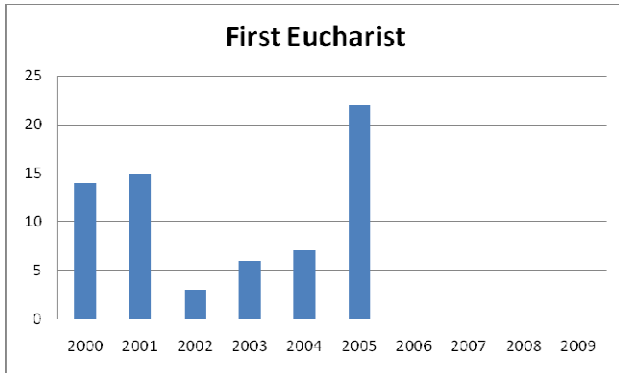

Our Lady of LaVang-Vietnam*

*NOTE: Data below is from Our Lady of LaVang in Norfolk, which is Canonically linked to Vietnam Chapel in Hampton. See LPA 5 data for Vietnam Chapel data.

<u>Year</u>	<u>Reg. Parishioners</u>	<u>Baptisms</u>	<u>First Eucharist</u>	<u>Weddings</u>	<u>Funerals</u>
2000	251	10	14	0	2
2001	444	25	15	1	0
2002	460	5	3	1	0
2003	471	6	6	4	0
2004	405	4	7	2	1
2005	425	0	22	1	0
2006	438	3	0	2	1
2007	227	6	0	0	2
2008	300	0	0	0	0
2009	339	18	0	5	2