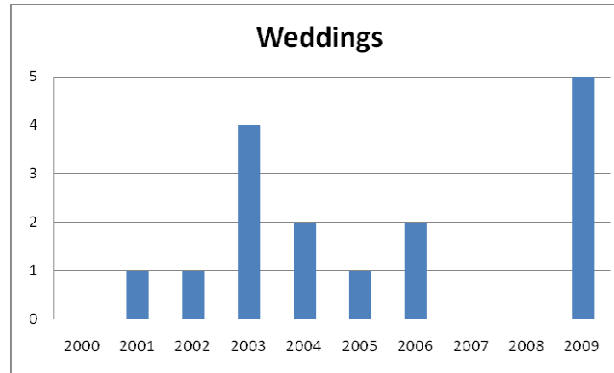

Our Lady of LaVang-Vietnam*

*NOTE: Data below is from Our Lady of LaVang in Norfolk, which is Canonically linked to Vietnam Chapel in Hampton. See LPA 5 data for Vietnam Chapel data.

<u>Year</u>	<u>Reg. Parishioners</u>	<u>Baptisms</u>	<u>First Eucharist</u>	<u>Weddings</u>	<u>Funerals</u>
2000	251	10	14	0	2
2001	444	25	15	1	0
2002	460	5	3	1	0
2003	471	6	6	4	0
2004	405	4	7	2	1
2005	425	0	22	1	0
2006	438	3	0	2	1
2007	227	6	0	0	2
2008	300	0	0	0	0
2009	339	18	0	5	2