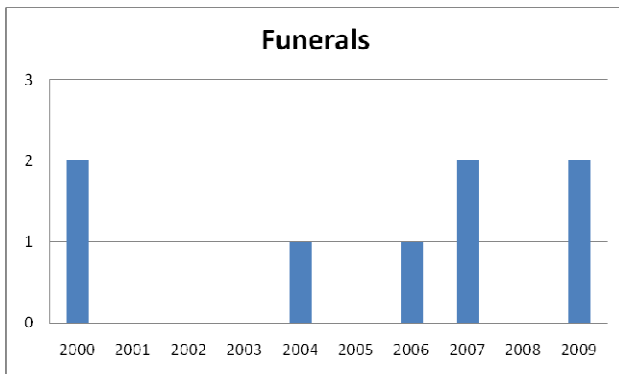

Our Lady of LaVang-Vietnam*

*NOTE: Data below is from Our Lady of LaVang in Norfolk, which is Canonically linked to Vietnam Chapel in Hampton. See LPA 5 data for Vietnam Chapel data.

<u>Year</u>	<u>Reg. Parishioners</u>	<u>Baptisms</u>	<u>First Eucharist</u>	<u>Weddings</u>	<u>Funerals</u>
2000	251	10	14	0	2
2001	444	25	15	1	0
2002	460	5	3	1	0
2003	471	6	6	4	0
2004	405	4	7	2	1
2005	425	0	22	1	0
2006	438	3	0	2	1
2007	227	6	0	0	2
2008	300	0	0	0	0
2009	339	18	0	5	2